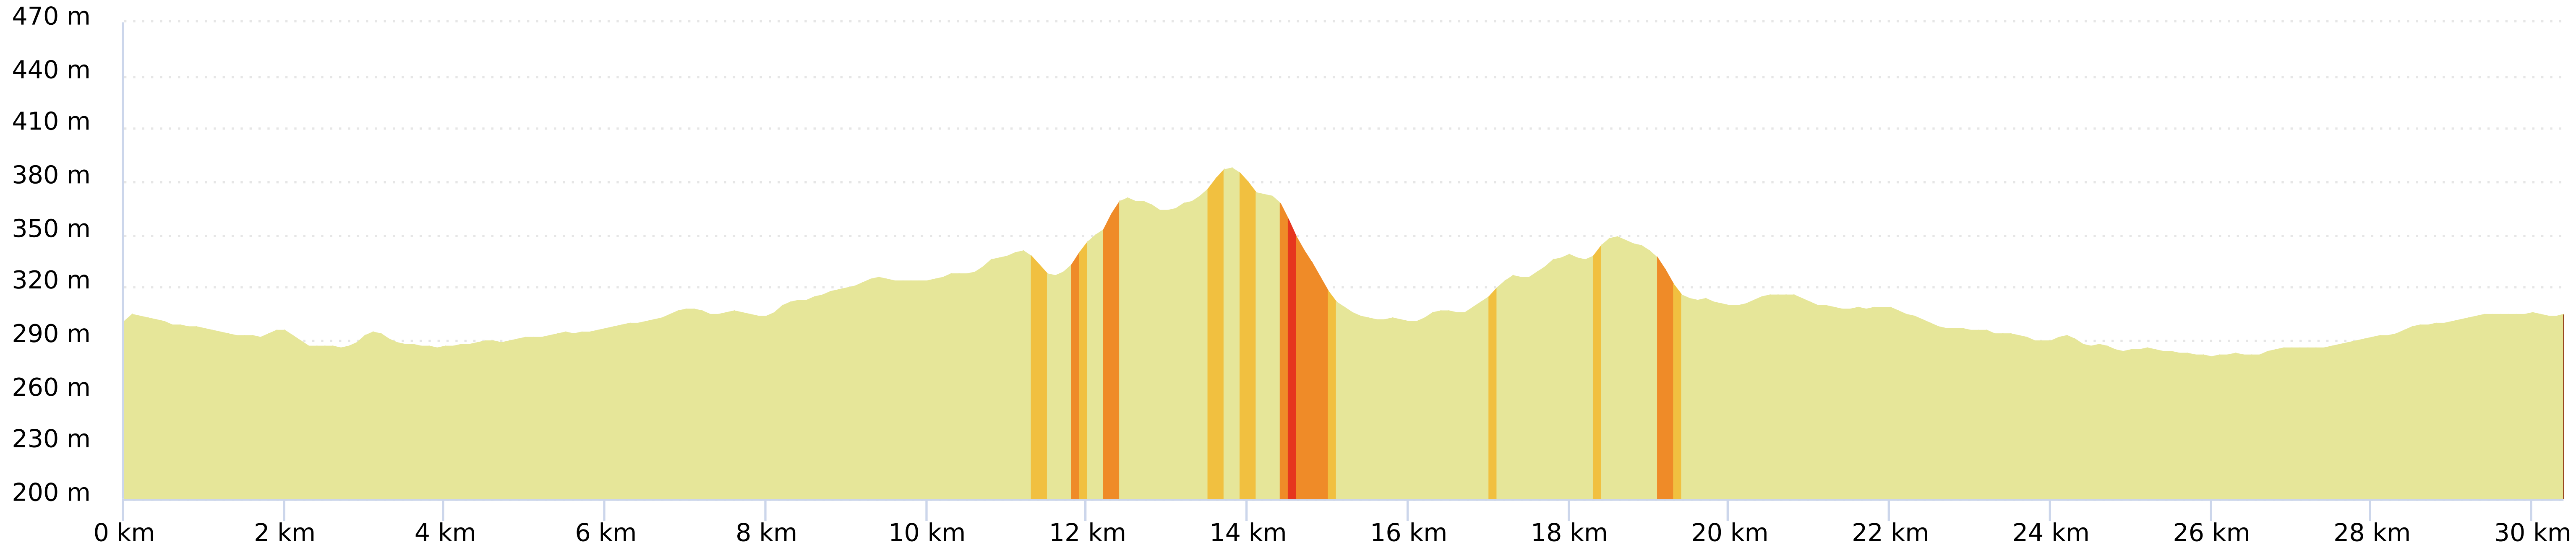

SAINT-ALBAN-LEYSSE

TELETHON 2021 P1 LAC ST ANDRE

SAINT-ALBAN-LEYSSE

30.384 km | ●▲ 281 m | ▲ 388 m | ▲ 246 m | ▼ 242 m | © 2021 openrunner.com, © centcols.org, © srtm nasa

<5% <7% <10% <15% >15%